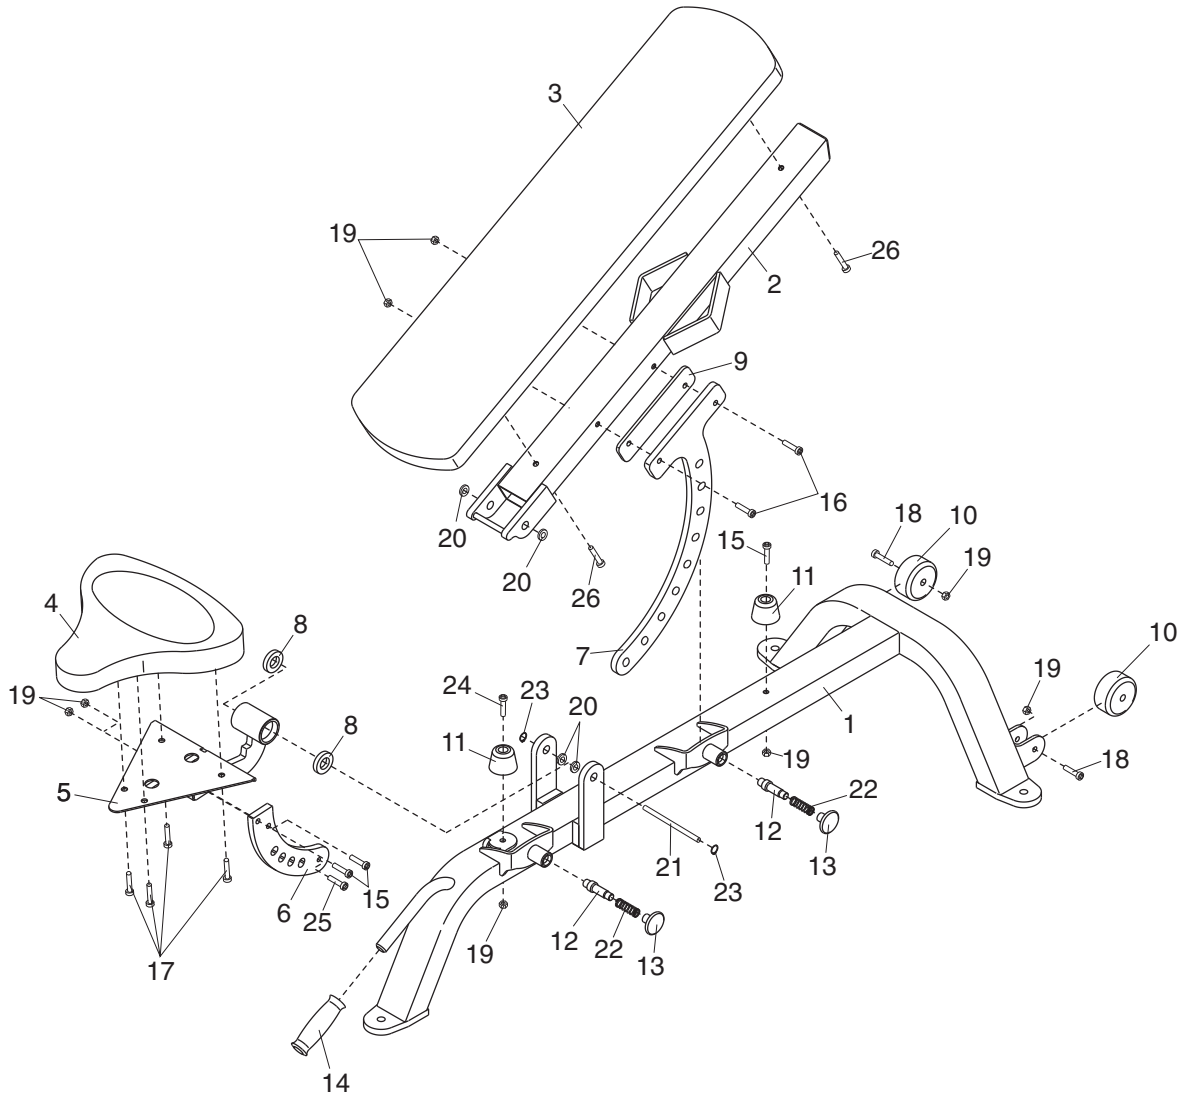

EXPLODED DRAWING—Model No. GZFW20311

R0204A

Bubble #	OEM Number	Description
3	GZ5108-10	BACKREST
4	GZ5108-25	SEAT
10	GZ1112	WHEEL
11	GZ1111	BUMPER
12	GZ3352	ADJUSTMENT PIN
13	GZ3350	ADJUSTMENT KNOB
14	GZ1032-01	RUBBER GRIP
15	GZ1014-02	3/8" X 3" BOLT
17	GZ1014-01	3/8" X 1" BOLT
18	GZ1014-02	3/8" X 3" SCREW
19	GZ1007	3/8" NYLON LOCKNUT
22	285751	SPRING
23	GZ1018-05	5/8" RETAINER RING
24	GZ1014-03	3/8" X 4" BOLT
25	GZ1013-15	3/8" X 1/2" BOLT